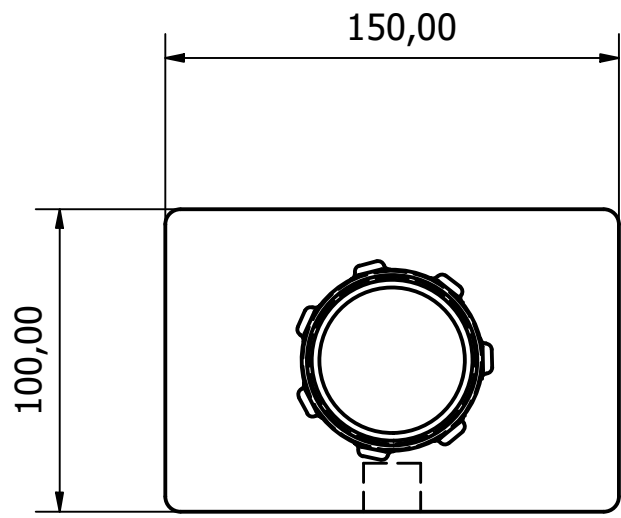

DO NOT SCALE UNLESS STATED - IF IN DOUBT ASK

Wydale Plastics Ltd
 Cathole Bridge Rd,
 Crewkerne,
 Somerset,
 TA18 8RF
 Tel: 01460 73212
 Fax: 01460 77348

CUSTOMER: Wydale Plastics Ltd	
PROJECT: 4 Litre Tower Tank	
DRAWN DATE: 25/11/2021	DESIGNED BY: joshv
CHECKED BY:	

THIS DRAWING AND THE INFORMATION THEREON IS THE SOLE PROPERTY OF WYDALE PLASTICS LTD AND SHALL NOT BE COPIED OR REPRODUCED WITHOUT THE CONSENT OF WYDALE PLASTICS LTD. DIMENSIONS ARE ALL IN MM UNLESS OTHERWISE STATED. WHILST EVERY EFFORT IS MADE TO ENSURE ACCURACY, ALL DIMENSIONS AND VOLUMES QUOTED ARE SUBJECT TO A +/- 2% VARIATION DUE TO THE MANUFACTURING PROCESS. PLEASE CALL FOR MORE INFORMATION IF REQUIRED.

SHEET 1 OF 1	REV A	DRAWING NO:	
--------------	-------	-------------	--

REV	ZONE	DESCRIPTION	DATE