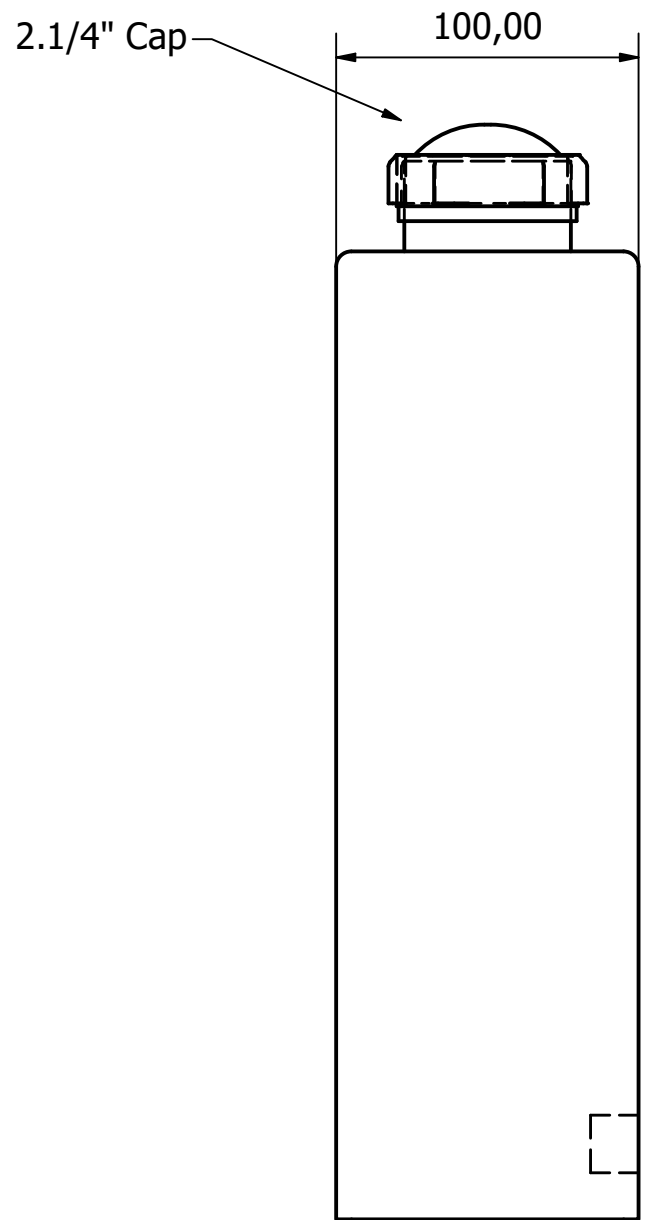

DO NOT SCALE UNLESS STATED - IF IN DOUBT ASK

Wydale Plastics Ltd
 Cathole Bridge Rd,
 Crewkerne,
 Somerset,
 TA18 8RF
 Tel: 01460 73212
 Fax: 01460 77348

CUSTOMER: Wydale Plastics Ltd	
PROJECT: 4 Litre Tower Tank	
DRAWN DATE: 25/11/2021	DESIGNED BY: joshv
CHECKED BY:	

THIS DRAWING AND THE INFORMATION THEREON IS THE SOLE PROPERTY OF WYDALE PLASTICS LTD AND SHALL NOT BE COPIED OR REPRODUCED WITHOUT THE CONSENT OF WYDALE PLASTICS LTD. DIMENSIONS ARE ALL IN MM UNLESS OTHERWISE STATED. WHILST EVERY EFFORT IS MADE TO ENSURE ACCURACY, ALL DIMENSIONS AND VOLUMES QUOTED ARE SUBJECT TO A +/- 2% VARIATION DUE TO THE MANUFACTURING PROCESS. PLEASE CALL FOR MORE INFORMATION IF REQUIRED.

SHEET 1 OF 1	REV A	DRAWING NO:	
--------------	-------	-------------	--

REV	ZONE	DESCRIPTION	DATE