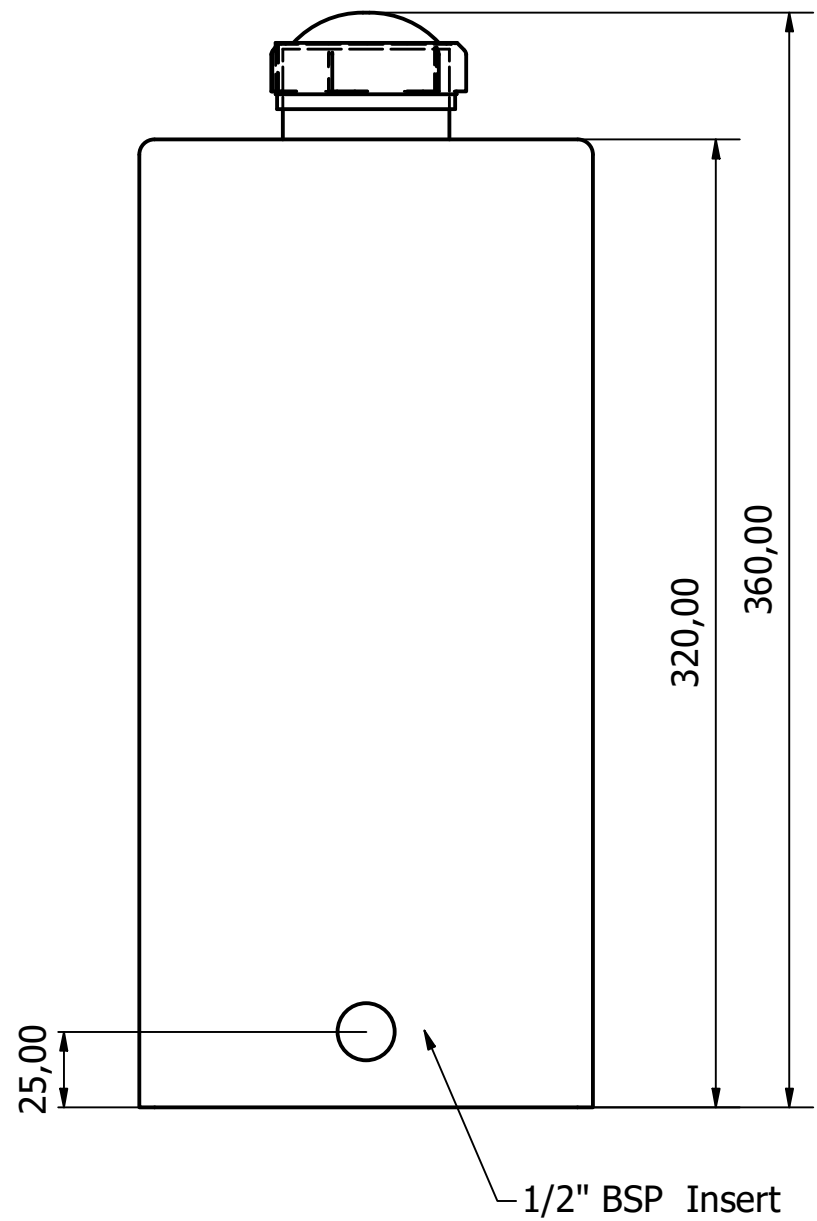

DO NOT SCALE UNLESS STATED - IF IN DOUBT ASK

Wydale Plastics Ltd
 Cathole Bridge Rd,
 Crewkerne,
 Somerset,
 TA18 8RF
 Tel: 01460 73212
 Fax: 01460 77348

CUSTOMER: Wydale Plastics Ltd	
PROJECT: 4 Litre Tower Tank	
DRAWN DATE: 25/11/2021	DESIGNED BY: joshv
CHECKED BY:	

THIS DRAWING AND THE INFORMATION THEREON IS THE SOLE PROPERTY OF WYDALE PLASTICS LTD AND SHALL NOT BE COPIED OR REPRODUCED WITHOUT THE CONSENT OF WYDALE PLASTICS LTD. DIMENSIONS ARE ALL IN MM UNLESS OTHERWISE STATED. WHILST EVERY EFFORT IS MADE TO ENSURE ACCURACY, ALL DIMENSIONS AND VOLUMES QUOTED ARE SUBJECT TO A +/- 2% VARIATION DUE TO THE MANUFACTURING PROCESS. PLEASE CALL FOR MORE INFORMATION IF REQUIRED.

SHEET 1 OF 1	REV A	DRAWING NO:	
--------------	-------	-------------	--

REV	ZONE	DESCRIPTION	DATE