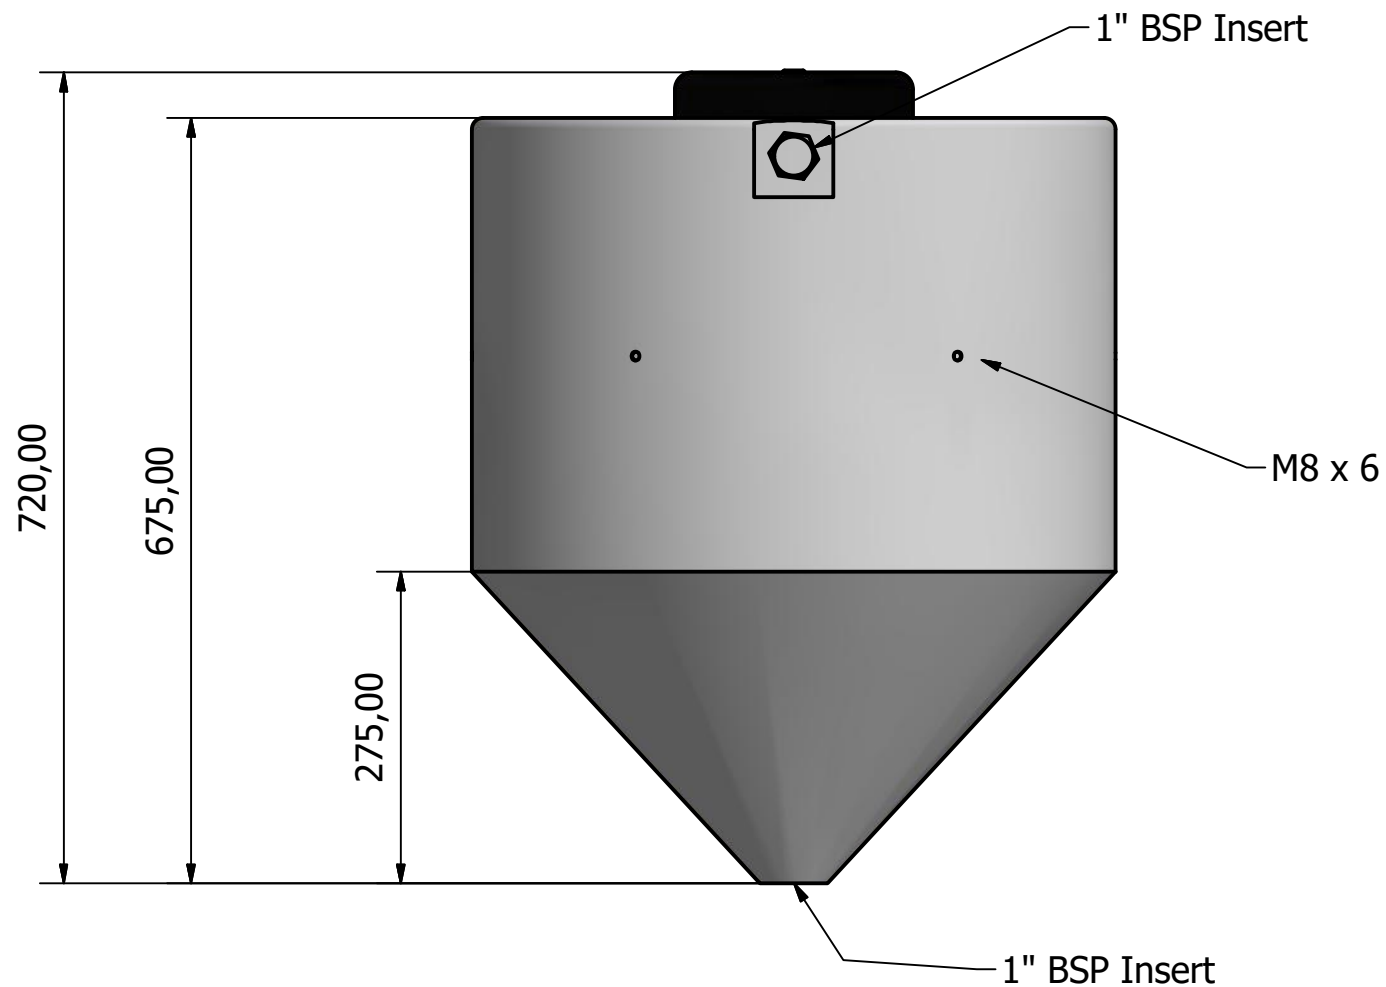

DO NOT SCALE UNLESS STATED - IF IN DOUBT ASK

Material	MDPE
Qty Req'd	

WYDALE PLASTICS LTD Cathole Bridge Rd, Crewkerne, Somerset, TA18 8RF Tel: 01460 73212 Fax: 01460 77348 THIS DRAWING AND THE INFORMATION THEREON IS THE SOLE PROPERTY OF WYDALE PLASTICS LTD AND SHALL NOT BE COPIED OR REPRODUCED WITHOUT THE CONSENT OF WYDALE PLASTICS LTD. DIMENSIONS ARE ALL IN MM UNLESS OTHERWISE STATED. ALL TOLERANCES +/- 1MM UNLESS STATED.	CUSTOMER: Wydale Plastics Ltd		
	PROJECT: 100 Litre Conical Tank 8" Lid		
	DRAWN DATE: 06/11/2012	DESIGNED BY: joshv	CHECKED BY:
	SHEET 1 OF 1	REV A	DRAWING NO:

REV	ZONE	DESCRIPTION	DATE